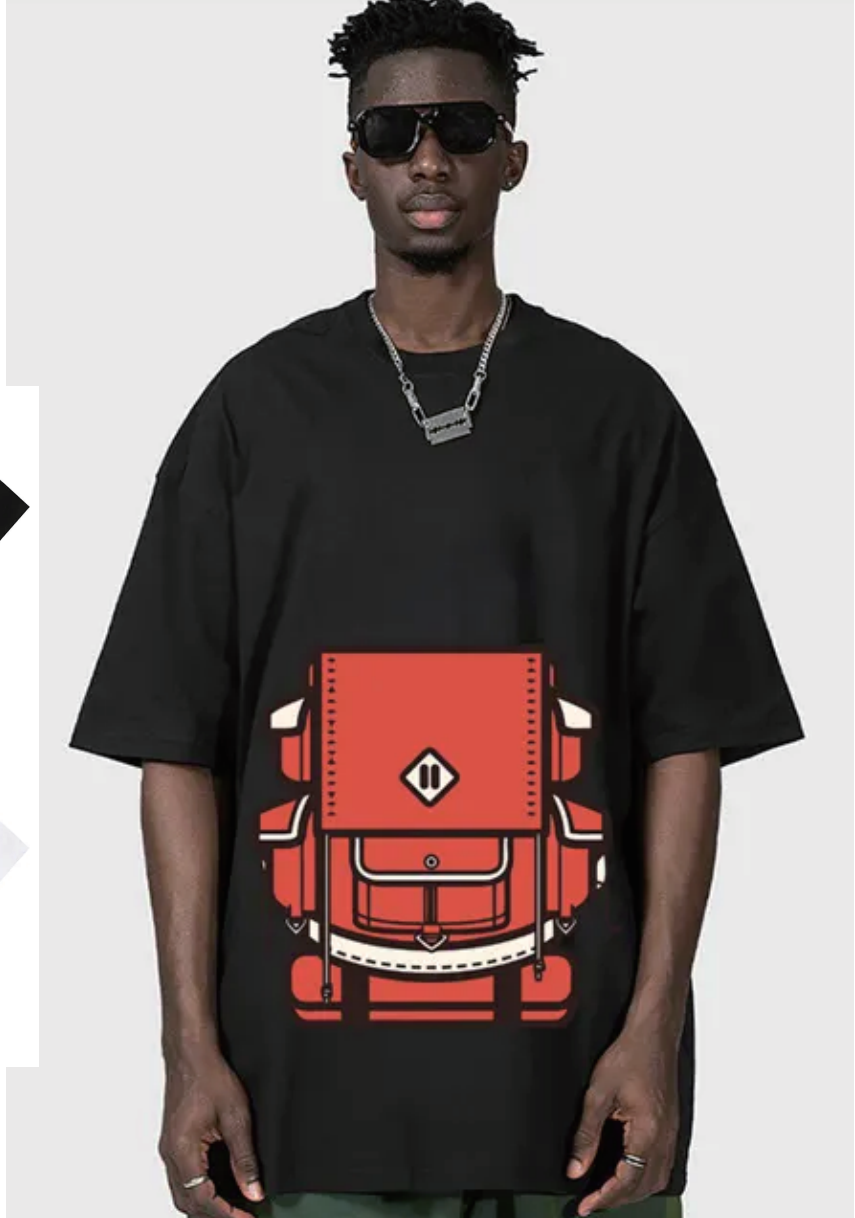

CT26-SIZE CHART :

XS	S	M	L	XL	EL	KL
36	38	40	42	44	46	48

All day Comfort

Breathable

96% Cotton
4% Elastano

Customization